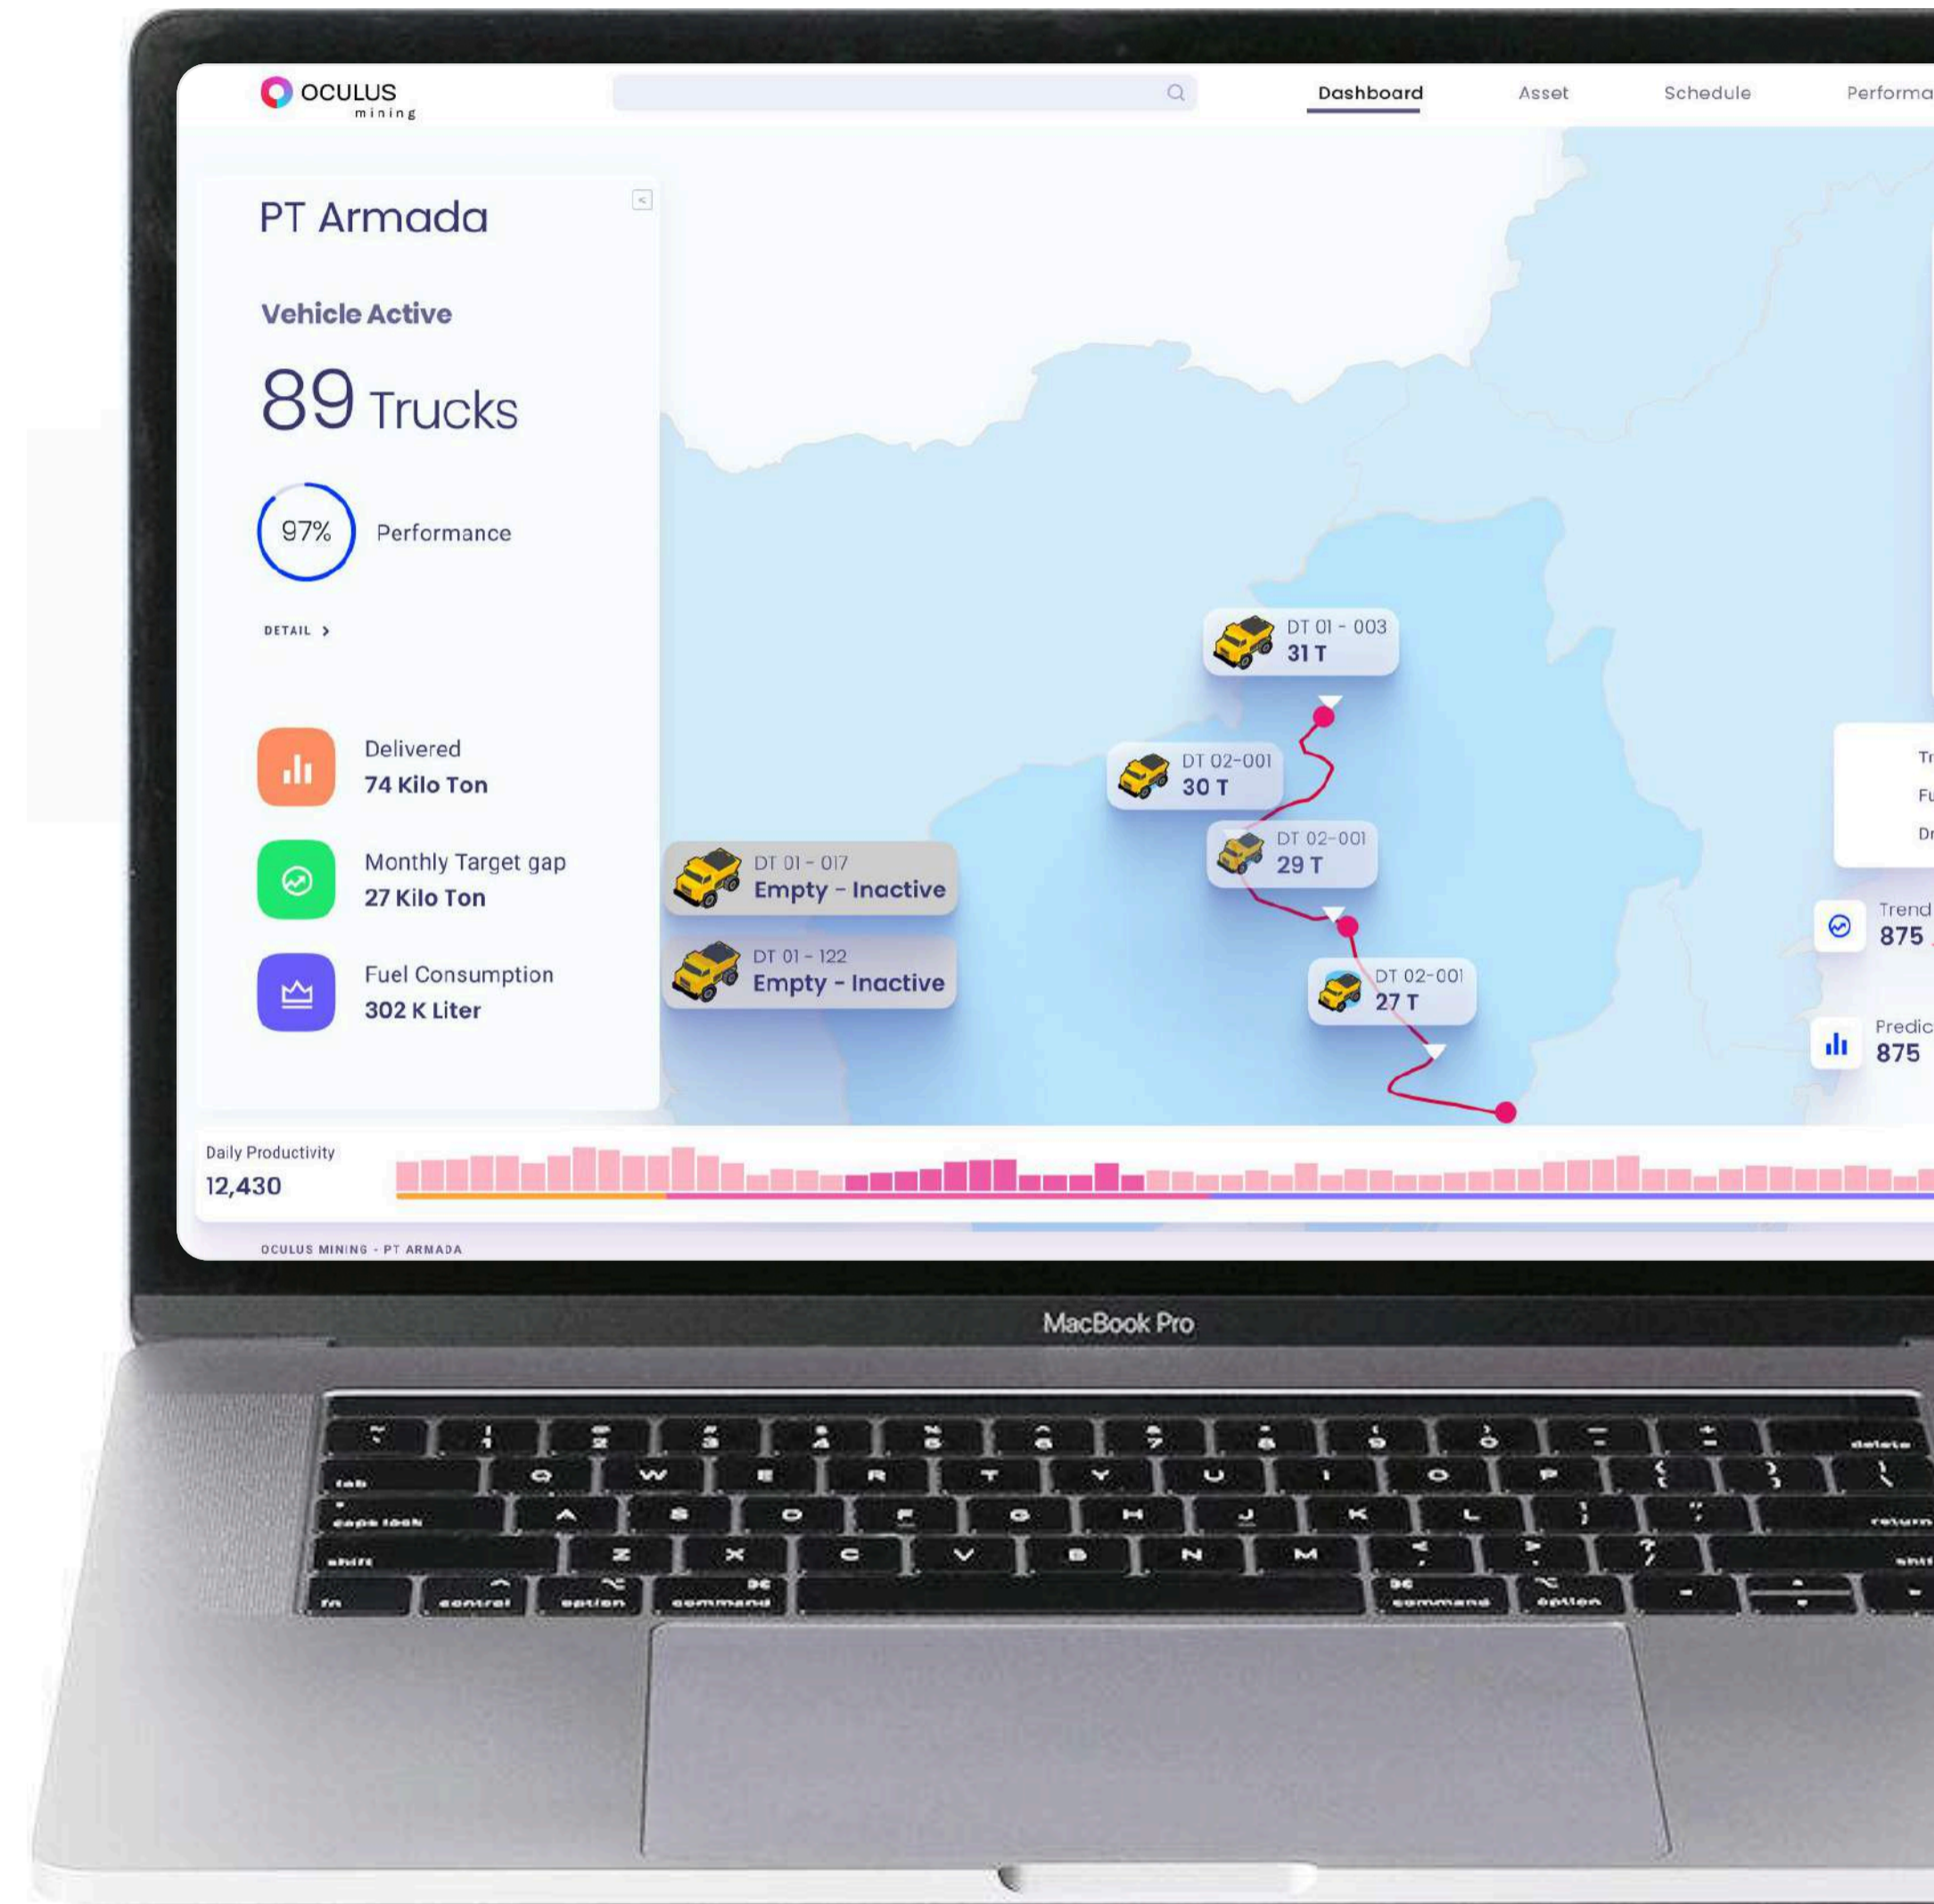

### LAN / WAN

Production Site LAN and WAN,  
Mining Sitewide WiFi coverage  
Mesh network  
Site media storage and local servers

### Apps & Data Infrastructure

- Mining Information System
- Operational Tech (OT) applications for mining
- AI Video Analytics