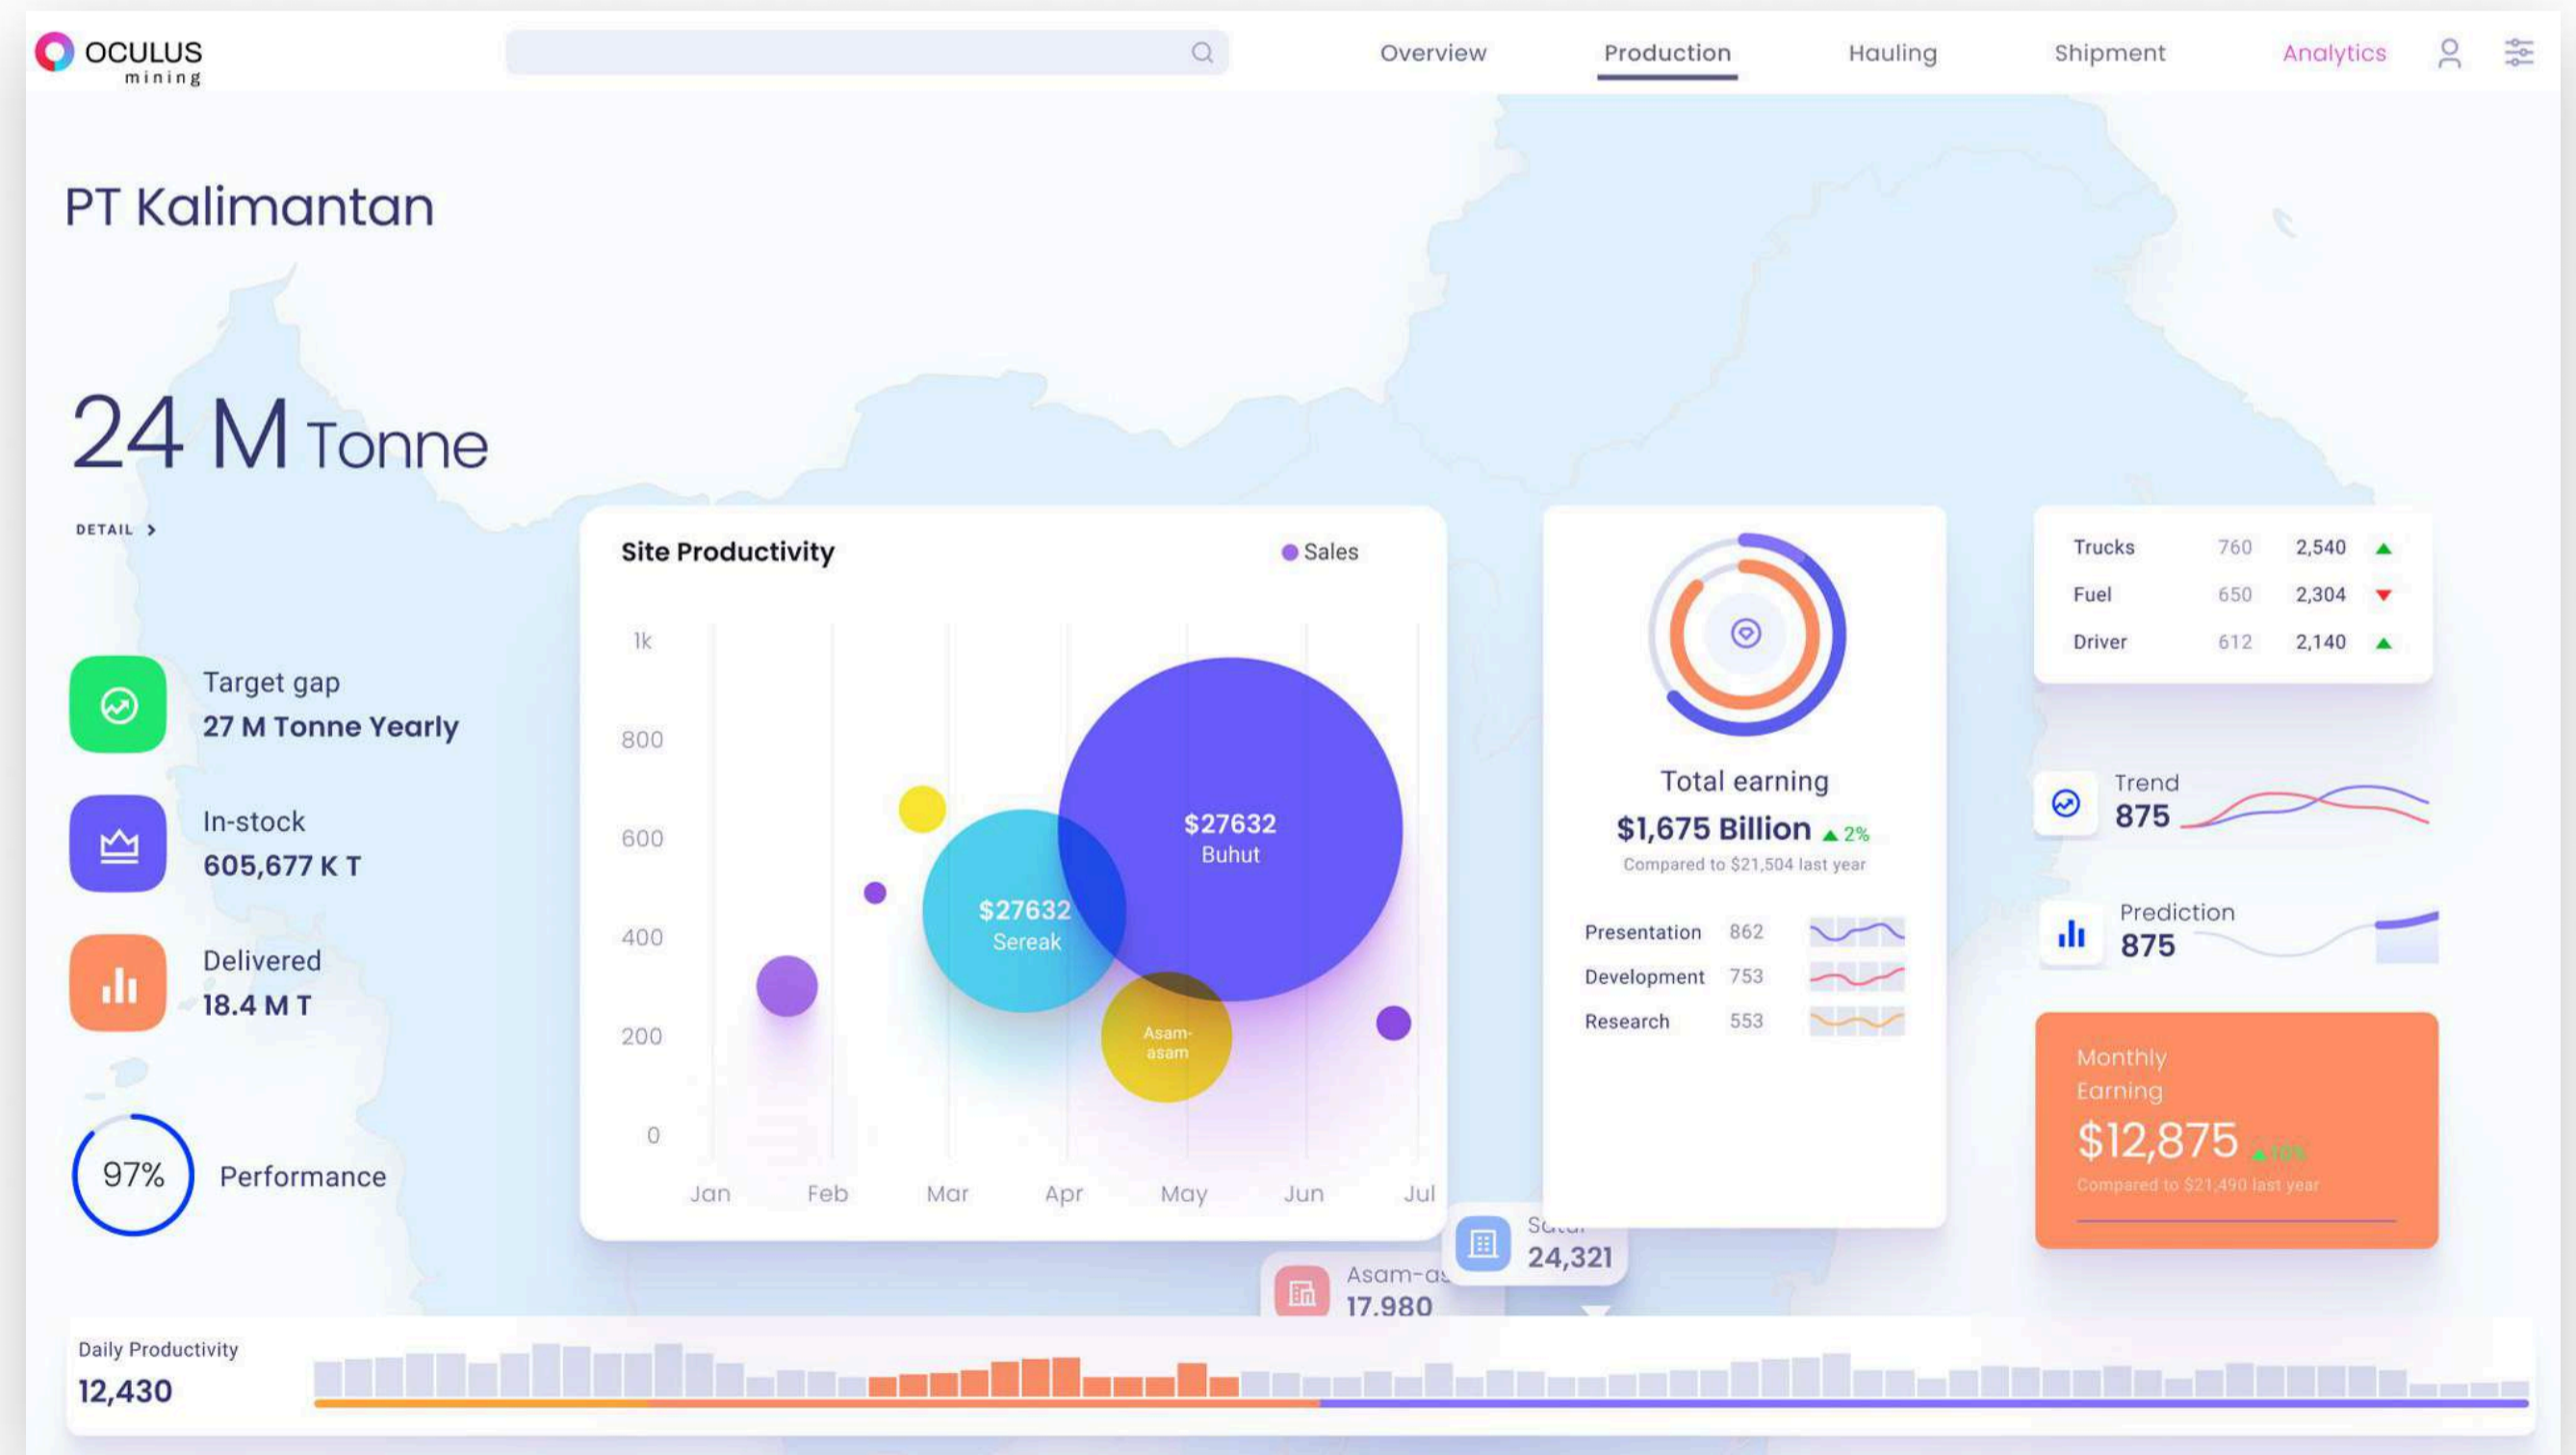

### SATELLITES

Remote area and offshore  
connectivity  
using Starlink Satellite  
constellation ([starlink.com](https://starlink.com))  
Serving internet and L2/MetroE  
connection

# SOLUTIONS > MINING

Transformasi digital dalam pertambangan memerlukan dukungan solusi

## OCULUS MINING